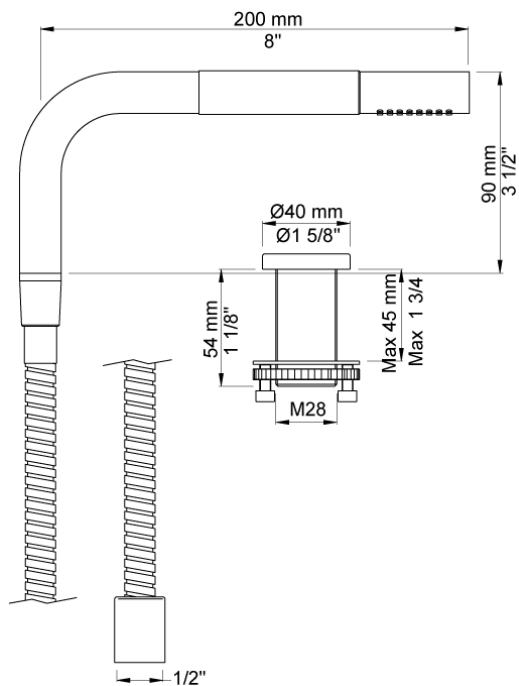

T1

Deck mounted pull out hand shower, with hose. Work top: Max. 45 mm. Hole cut out size: 30 mm.

Flow

	Bar:	1.0	2.0	3.0	4.0	5.0
T1	(l/min)	5.8	8.2	10.0	11.6	12.9
T1¹⁾	(l/min)	4.4	6.2	7.6	7.6	7.6

¹⁾ USA standard

Available in colors

Color 02, Grey	Color 17, Gloss black
Color 04, Light blue	Color 18, White
Color 05, Orange	Color 19, Natural brass
Color 06, Light green	Color 20, Brushed chrome
Color 08, Yellow	Color 21, Carmine red
Color 09, Dark grey	Color 25, Pink
Color 12, Mocca	Color 27, Matt black
Color 14, Bright red	Color 28, Matt white
Color 15, Dark blue	Color 40, Brushed stainless steel
Color 16, Polished chrome